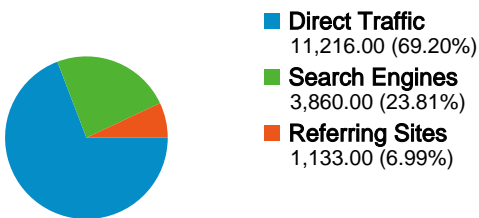

Traffic Sources Overview

Content Overview

Pages	Pageviews	% Pageviews
/	17,676	52.54%
/ClubLocations.asp	1,590	4.73%
/TennisProgramSchedule.asp?	1,286	3.82%
/Index.asp	1,263	3.75%
/TennisProgramSchedule.asp?	1,234	3.67%