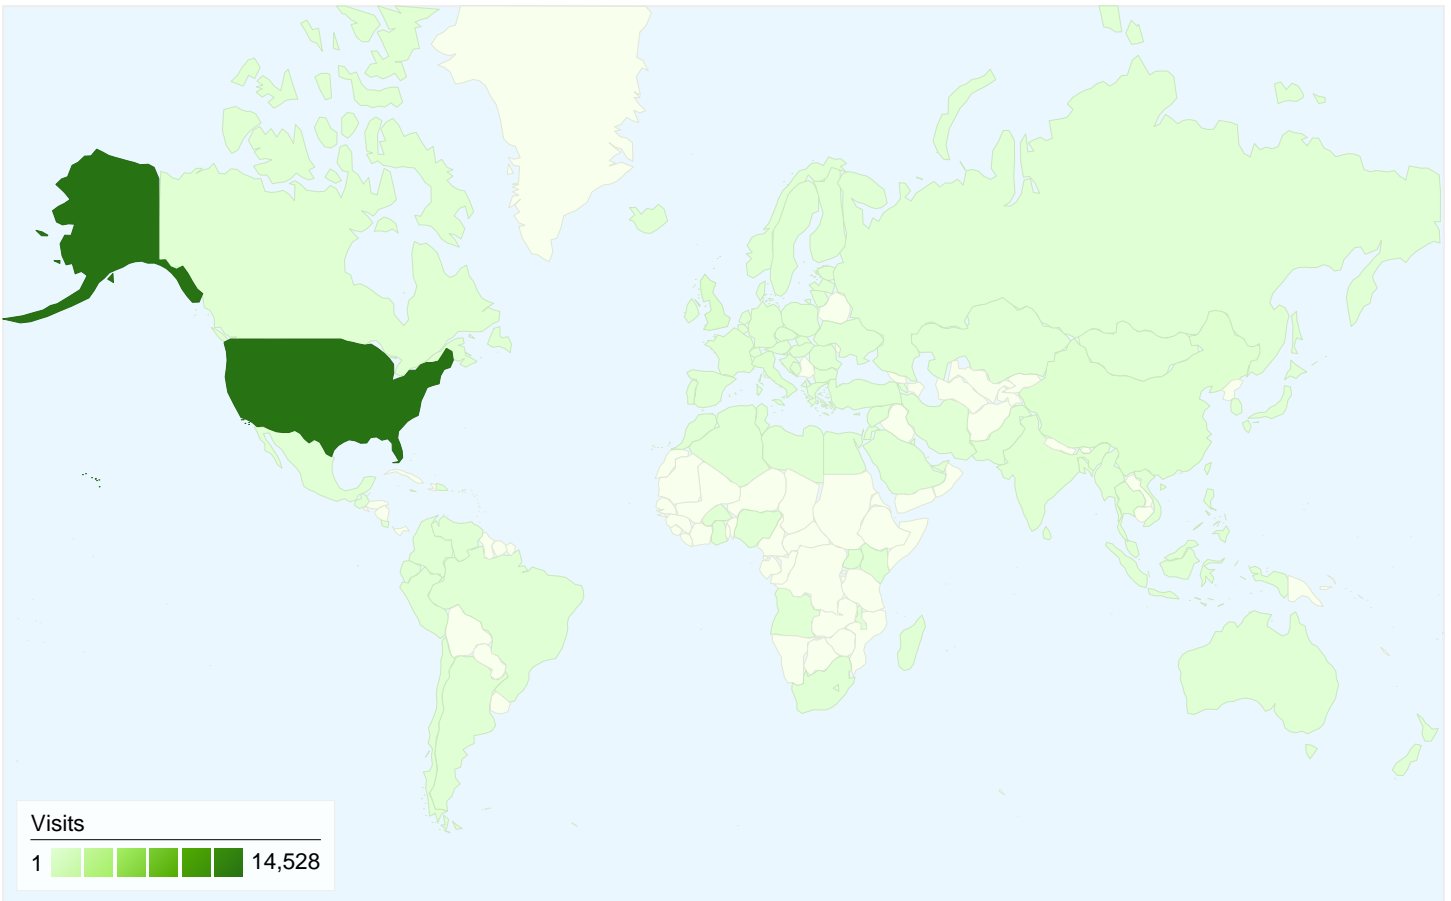

Visitors
13,679

Map Overlay world

Traffic Sources Overview

Content Overview

Pages	Pageviews	% Pageviews
/	17,676	52.54%
/ClubLocations.asp	1,590	4.73%
/TennisProgramSchedule.asp?	1,286	3.82%
/Index.asp	1,263	3.75%
/TennisProgramSchedule.asp?	1,234	3.67%

13,679 people visited this site

16,209 Visits

13,679 Absolute Unique Visitors

33,646 Pageviews

2.08 Average Pageviews

00:00:50 Time on Site

70.48% Bounce Rate

84.39% New Visits

All traffic sources sent a total of 16,209 visits

 **69.20%** Direct Traffic

 **6.99%** Referring Sites

 **23.81%** Search Engines

- **Direct Traffic**
11,216.00 (69.20%)
- **Search Engines**
3,860.00 (23.81%)
- **Referring Sites**
1,133.00 (6.99%)

16,209 visits came from 102 countries/territories

Site Usage

Visits	Pages/Visit	Avg. Time on Site	% New Visits	Bounce Rate	
16,209 % of Site Total: 100.00%	2.08 Site Avg: 2.08 (0.00%)	00:00:50 Site Avg: 00:00:50 (0.00%)	84.40% Site Avg: 84.39% (0.01%)	70.48% Site Avg: 70.48% (0.00%)	
Country/Territory	Visits	Pages/Visit	Avg. Time on Site	% New Visits	Bounce Rate
United States	14,528	2.16	00:00:54	83.38%	68.63%
United Kingdom	349	1.11	00:00:10	94.27%	93.12%
China	181	1.28	00:00:11	95.03%	86.74%
Italy	155	1.11	00:00:11	87.10%	89.03%
Thailand	77	1.13	00:00:08	88.31%	89.61%
France	71	1.27	00:00:08	98.59%	91.55%
Canada	61	1.49	00:00:24	95.08%	78.69%
India	58	1.90	00:01:14	94.83%	63.79%
Germany	56	1.41	00:00:32	87.50%	80.36%