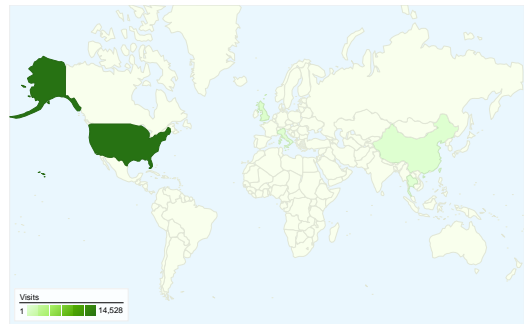

Map Overlay world